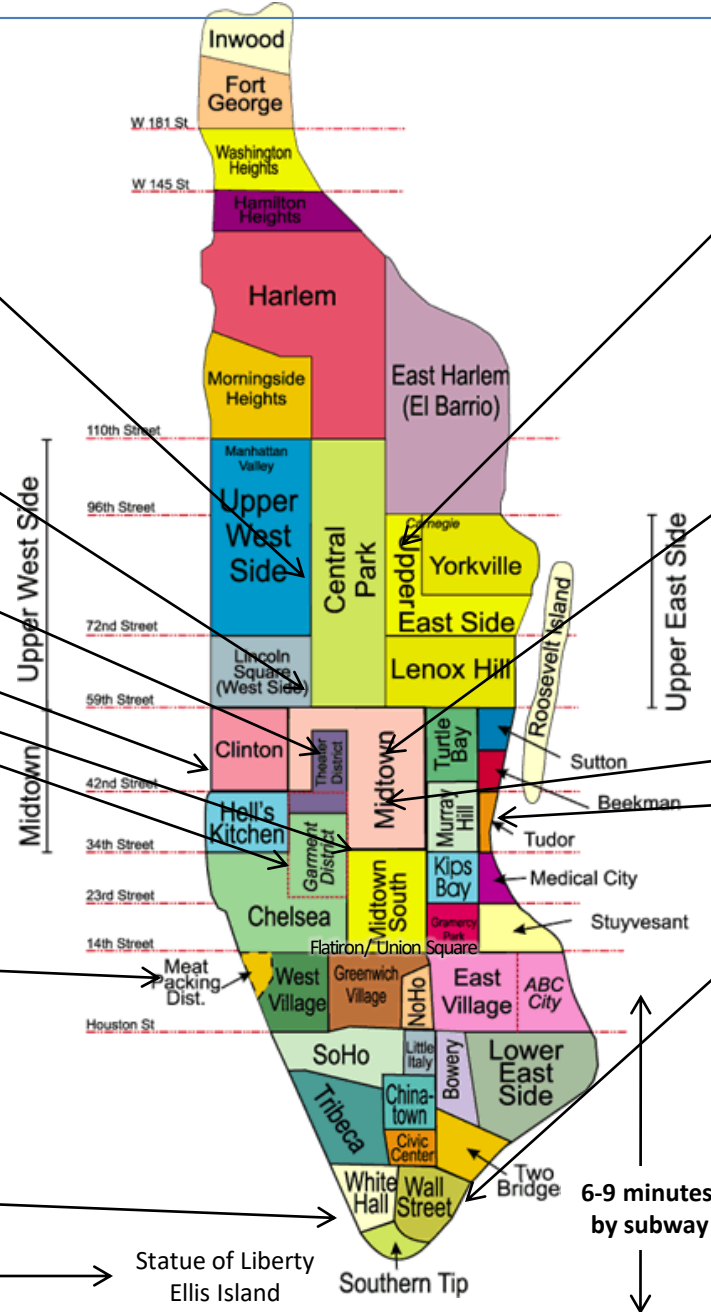

Upper West Side

- American Museum of Natural History
- Central Park
- Time Warner Center

Midtown

- Broadway District and Times Square
- Intrepid Museum
- Empire State Building
- Madison Square Garden

Meatpacking District

- The Highline
- Whitney Museum

Downtown

- 9-11 Memorial and Museum
- One World Observatory
- Statue of Liberty

Upper East Side

- Guggenheim Museum
- Metropolitan Museum of Modern Art
- Frick Museum

Midtown

- Carnegie Hall
- The Plaza Hotel
- MoMA
- Rockefeller Center and Top of the Rock
- St. Patrick's Cathedral
- Grand Central Station
- United Nations

Downtown

- Brooklyn Bridge
- South Street Seaport
- Wall Street/ Financial District
- Staten Island Ferry
- Statue of Liberty/ Ellis Island Ferry

NYC Insider Guide Vacation Itinerary Planner

www.nycinsiderguide.com

	Monday	Tuesday	Wednesday	Thursday	Friday	Saturday	Sunday
Date							
Lunch							
Dinner							

New York City Insider Guide: Price Guide for Budgeting