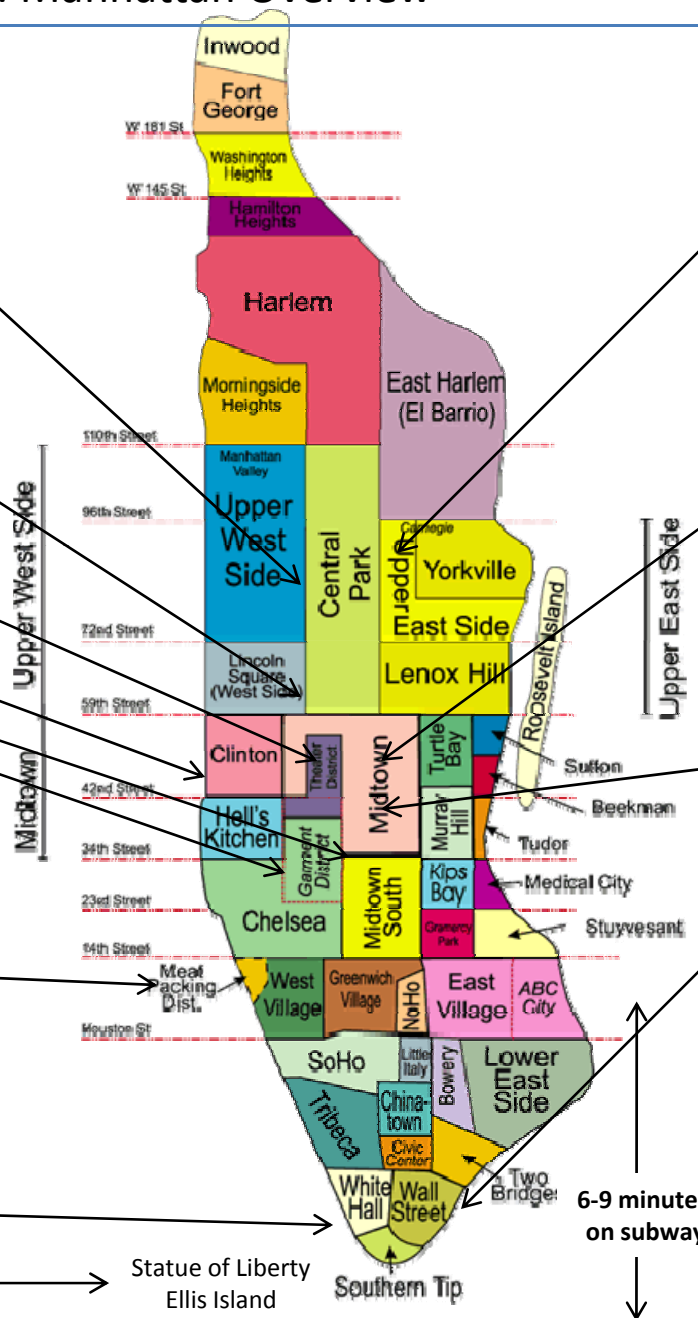

New York City Insider Guide: Manhattan Overview

Upper West Side

- American Museum of Natural History
- Central Park
- Time Warner Center

Midtown

- Broadway District and Times Square
- Intrepid Museum
- Empire State Building
- Madison Square Garden

Meatpacking District

- Highline
- Ground Zero Museum

Downtown

- Ground Zero Site
- Statue of Liberty

Upper East Side

- Guggenheim Museum
- Metropolitan Museum of Modern Art
- Frick Museum

Midtown

- Carnegie Hall
- FAO Schwartz
- The Plaza Hotel
- MOMA
- Rockefeller Center and Top of the Rock
- St. Patrick's Cathedral
- Grand Central Station

Downtown

- Brooklyn Bridge
- South Street Seaport
- Wall Street/ Financial District
- Staten Island Ferry
- Statue of Liberty/ Ellis Island Ferry